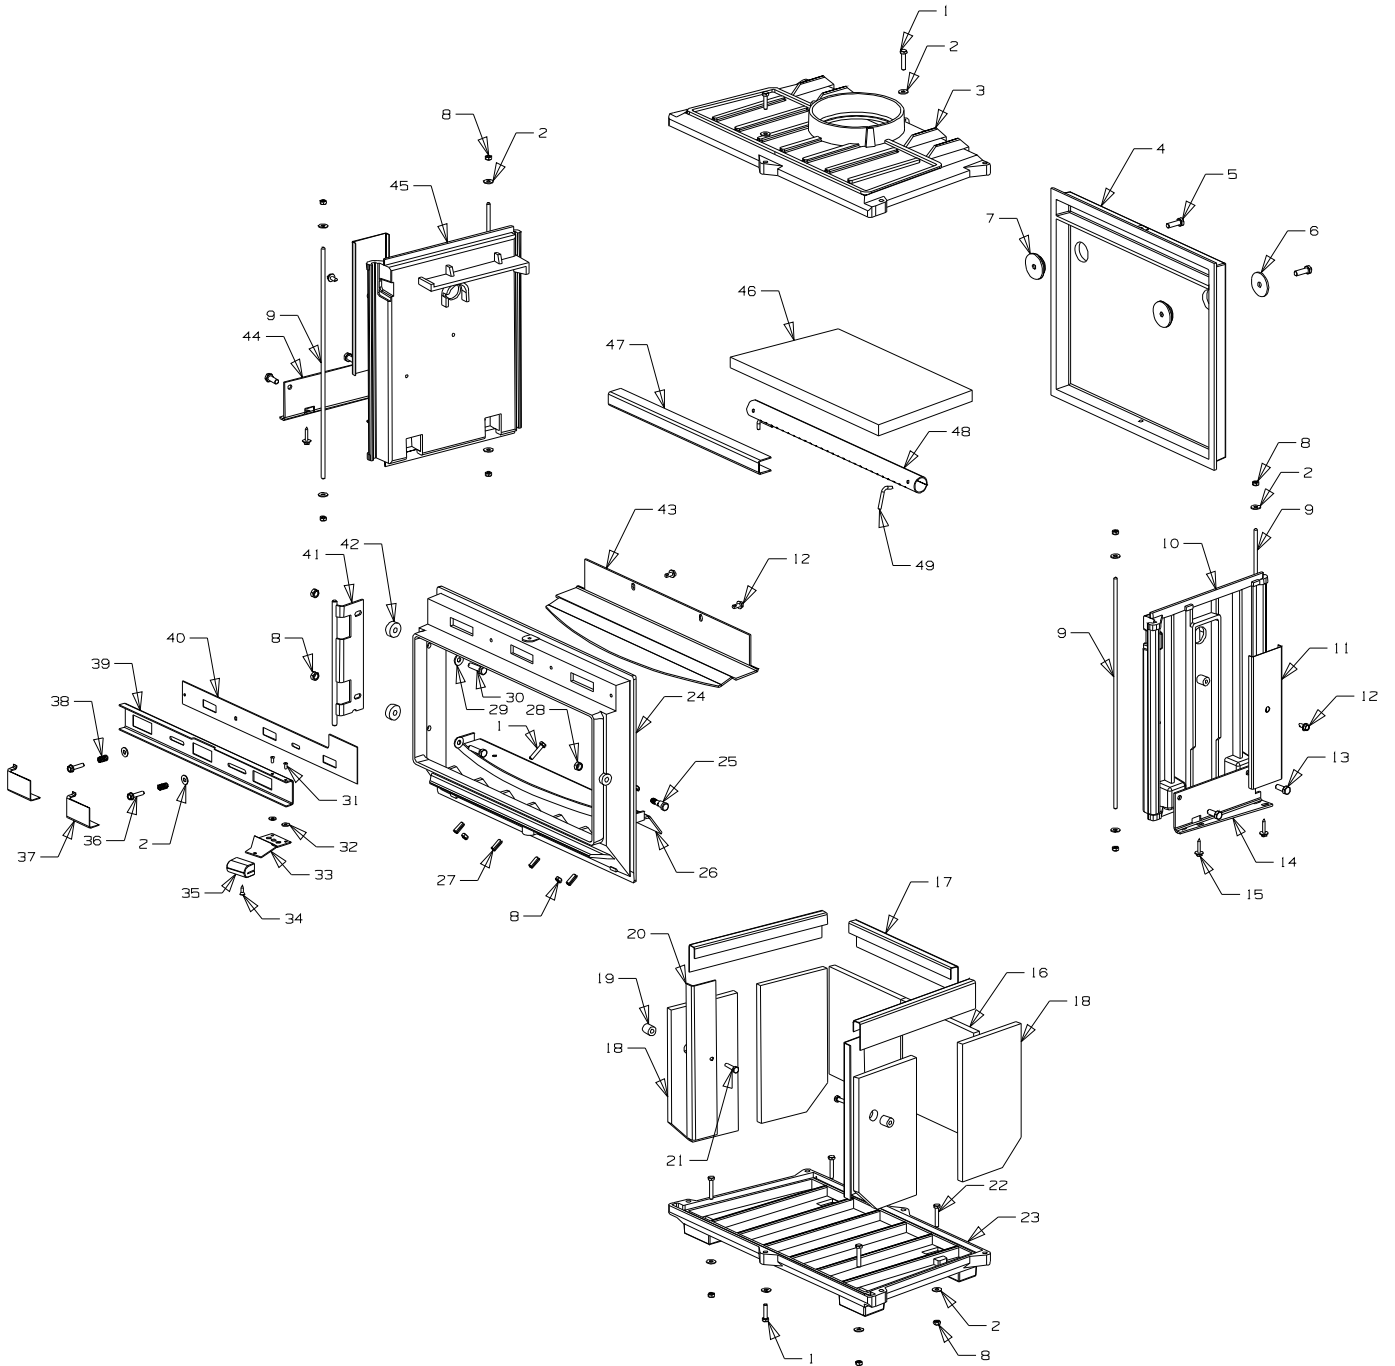

**Bold Text** = Assemblies  
**Bulleted Text** = Items included in Assemblies

Item No	Part No	Description	Qty	Item No	Part No	Description	Qty
1	501962	Screw, Set M6 x 30	5	28	501602	Nut, M8	13
2	500374	Washer; Flat 1/4"	14	29	501606	Washer, Flat 8 x 19 x 1.6	2
3	987502	Firebox-Top	1	30	501685	Screw, Set M8 x 30	2
4	987503	Firebox-Back	1	31	586167	Rivet-Pop 4.0 Dia x 4.8	2
	984090	<b>Plug Assy, 34mm Dia</b>	2	32	500848	Washer, Flat 3/16"	2
5	501685	• Screw, Set M8 x 30	2	33	987898	Extension-Slide Air Inlet	1
6	502093	• Washer, Flat 8 x 42 x 3	2	34	503792	Screw; CSK No. 8 x 1/2"	1
7	684089	• Plug-34mm Dia	2	35	986162	Knob-Air Control	1
8	501682	• Nut, M6 (2)	22	36	503336	Screw, T/F M6 x 25	2
9	984598	Rod Tie, M6	4	37	994529	Cover-Air Slide	2
10	787596	Firebox-Side, RH	1	38	585223	Spring-Compression, Air Inlet	2
11	986146	Cover-Secondary Air	2	39	987550	Slide-Air, Inlet 20 x 50	1
12	503003	Screw; S/T 1/4" x .5	4	40	994532	Plate, Back-Meter - NZ	1
13	501597	Screw, Set M8 x 20	6	•	994533	Plate, Back-Meter - Aust	1
14	987546	Bracket-Mounting, RH	1	•	987858	Plate, Back-Meter - Overnight Burn - NZ	1
15	503459	Screw, S/T 12 x 25	6	41	986515	Hinge Assy	1
16	987814	<b>Board-Back 12 x 195 x 195</b>	2	42	987835	Spacer-Hinge Door	
17	987812	• Channel-Brick Retainer	2	43	987885	Deflector-Primary Air	1
18	987815	<b>Board-Side 12 x 135 x 250</b>	2	44	987534	Bracket-Mounting, LH	1
17	987812	• Channel-Brick Retainer	1	45	787595	Firebox-Side, LH	1
19	987813	• Spacer-Fire Board	2	46	987785	<b>Board-Top 20 x 218 x 357/395</b>	1
20	987549	Bracket-Retainer, Board	2	47	993078	• Channel-Top Baffle	
21	501963	Screw, Set M6 x 25	3	48	987890	Tube-Secondary Air, 12 x 6.5	1
22	501815	Screw, Set M6 x 35	4	49	586439	Pin-Retaining, Secondary Air Tube	1
23	987504	Firebox-Bottom	1				
24	986301	Firebox-Front	1				
25	587516	Pin-Door Latch	1				
26	987874	Ash Retainer	1				
27	503008	Pin, Tension 8 x 20	4				