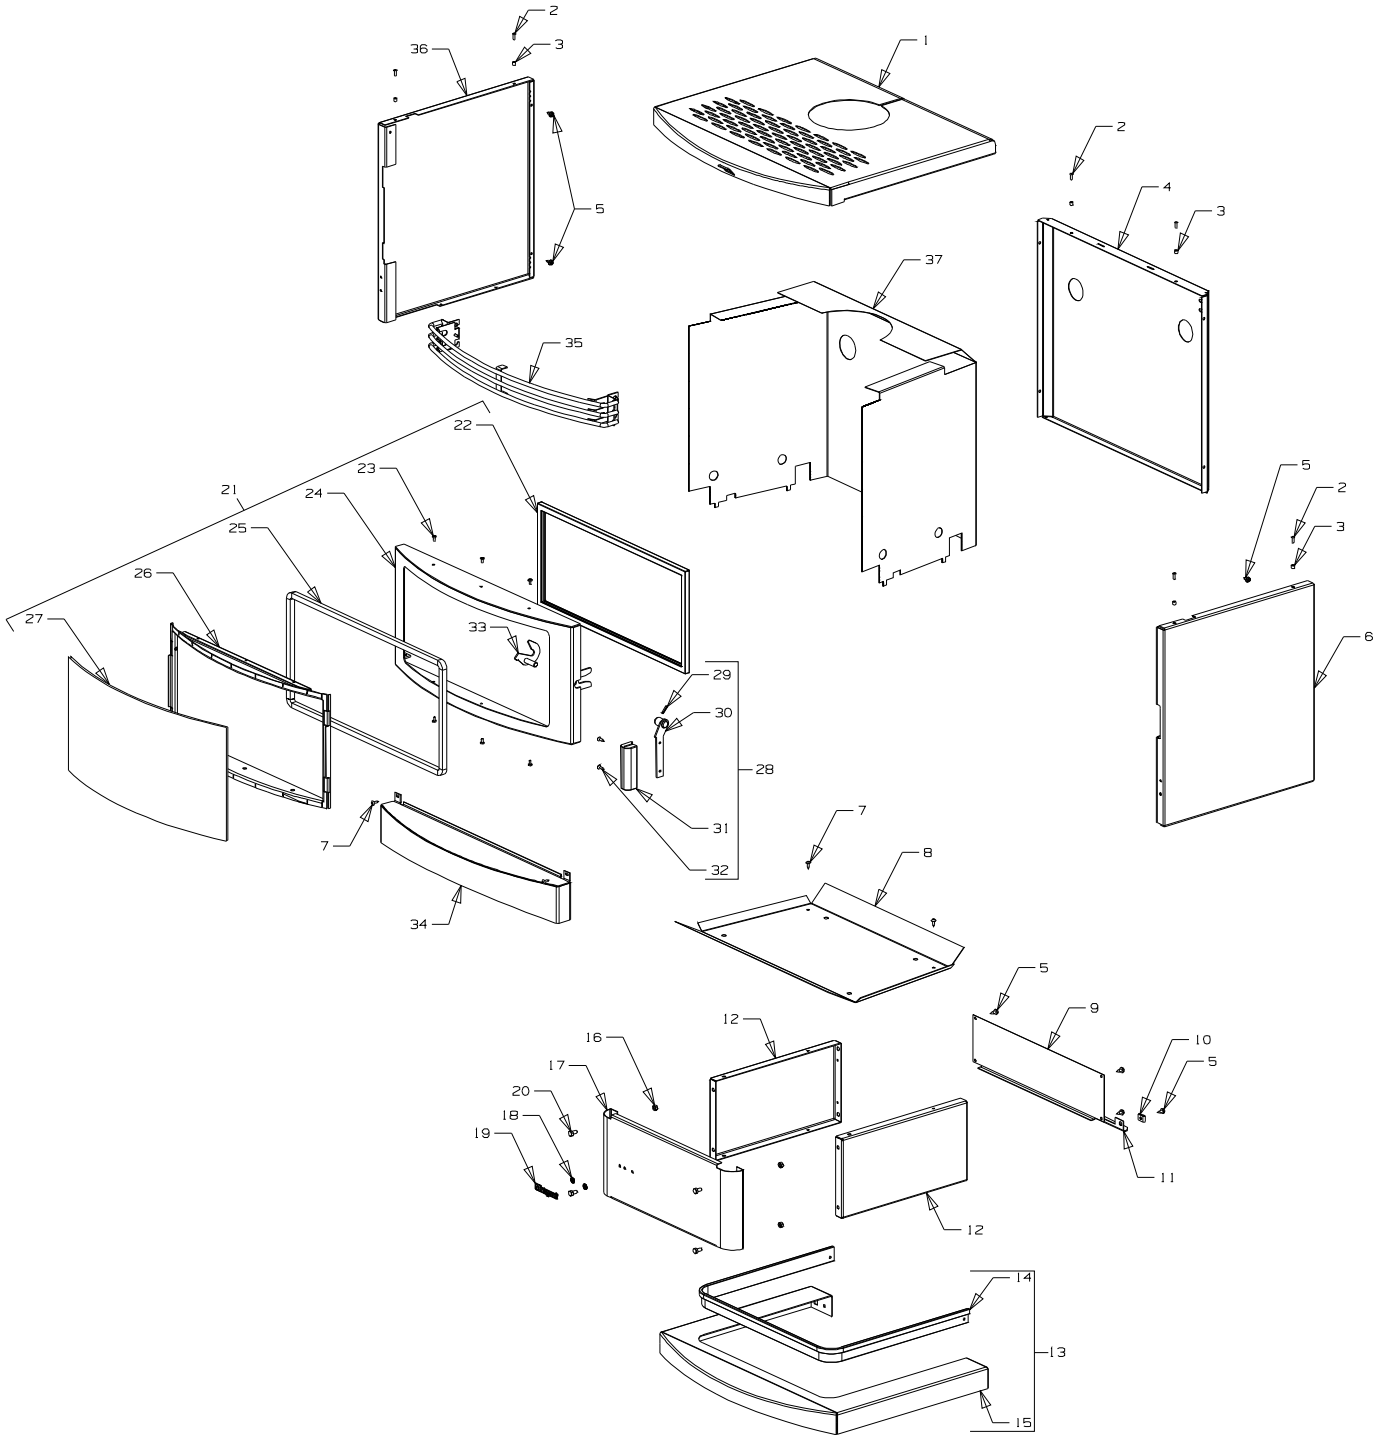

### SIENA

		NZ	AUST
<b>Siena</b>	Black	987959	987958
<b>Part Numbers</b>			

**From Serial Number 3029373**

**Month and Year of Manufacture: August 2002**

Item No	Part No	Description	Qty	Item No	Part No	Description	Qty
1	787861	Panel-Top - Black	1	21	787865	<b>Door Assy-No Glass - Black (Incl. items 29-32)</b>	
2	501303	Rivet-Pop 4.0 Dia x 7.9	8	22	700755	• Rope, Round, Glass Fibre	1
3	986148	Spacer-Grille	2	23	503009	• Screw, S/T 8 x .3	6
4	987772	Panel-Rear - Black	1	24	787887	• Door Assy - Black	1
5	503259	Screw; S/T 10 x .5	10	25	995380	• Tape, Falt 6 x 30	1
6	987716	Panel-Side RH - Black	1	26	787869	• Frame Assy-Glass - Black	1
7	503005	Screw; Pan No.10 x 1/2"	2	27	787886	Glass	1
8	987533	Heatshield-Bottom	1	28	994531	<b>Handle Assy-Door</b>	1
9	987523	Panel-Pedestal, Back	1	29	503006	• Pin-Tension, 4 x 16	1
10	503388	Nut-Spire	6	30	986605	• Handle-Assy	1
11	986791	Bracket-Restraint, Seismic	1	31	586161	• Handle-Door	1
12	987891	Panel-Pedestal, Side	2	32	503004	• Screw; Csk No. 8 X 5/8"	2
13	987863	<b>Foot Assy - Black</b>	1	33	994528	• Latch-Door Assy 10mm	1
14	987876	• Trim-Pedestal - Black	1	34	787877	Panel-Front - Black	1
15	987864	• Panel-Foot		35	787882	Grill-Assy - Gold/Black	1
16	501682	Nut, M6	22	•	787895	Grill-Assy - Silver/Black	1
17	987894	<b>Panel-Pedestal, Front</b>	1	•	787897	Grill-Assy - Black	1
18	503381	• Clip-Starlock, 4 Dia	2	36	987715	Panel-Side LH - Black	1
19	584581	• Badge - Gold	1	37	987531	Heatshield-Side & Rear	1
20	501959	Screw, Set M6 x 12	6				